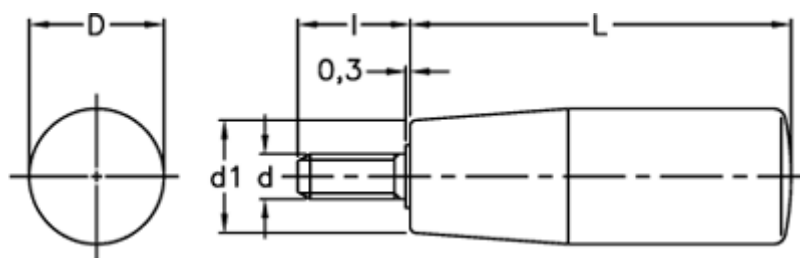

Data Sheet

Article number: 2304021812
Description: E+G Handle
I.280/65 p-M10x30

Measures

D = 23
d1 = 19
d 6g = M10
l = 30
L = 65